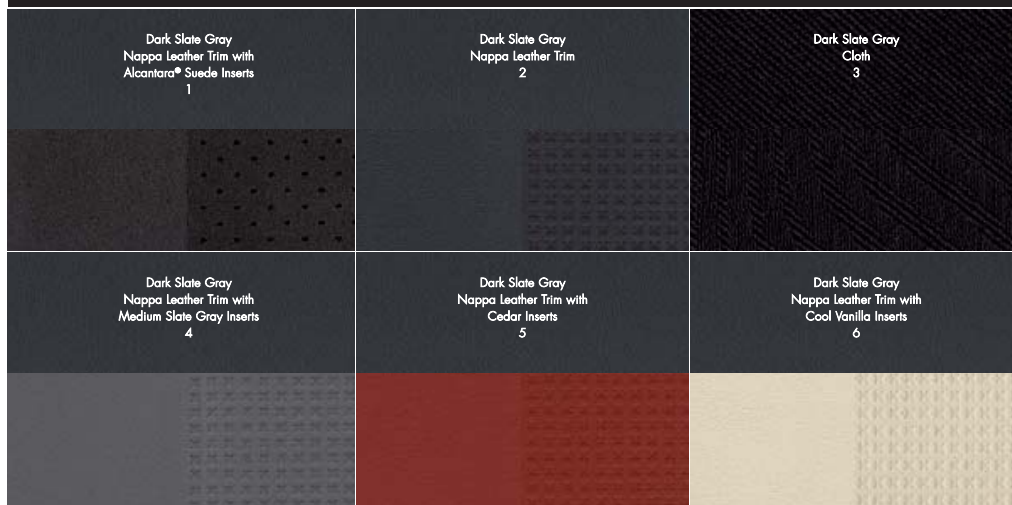

EXTERIOR AND INTERIOR COLORS

EXTERIOR COLORS

	Classic Yellow	Inferno Red Crystal Pearl	Alabaster White	Black	Sapphire Silver Blue Metallic	Machine Gray Crystal Pearl	Aero Blue Pearl	Oyster Gold Crystal Metallic
SRT6 Roadster				1	1	1	1	
Roadster Limited	2,6	2,4,6	2,4,5,6	2,4,5,6	2,4,5	2,4,6	2,4,6	2,6
Roadster		3*		3				
SRT6 Coupe				1	1	1	1	
Coupe Limited		2,4	2,4,5	2,4,5	2,4,5	2,4	2,4	2
Coupe				3				

\*Special Edition only

INTERIOR COLORS

For more information, please visit [www.chrysler.com/crossfire](http://www.chrysler.com/crossfire)

WHEELS

A) 18-inch front; 19-inch rear Satin Silver aluminum wheels, standard on Crossfire and Crossfire Limited.